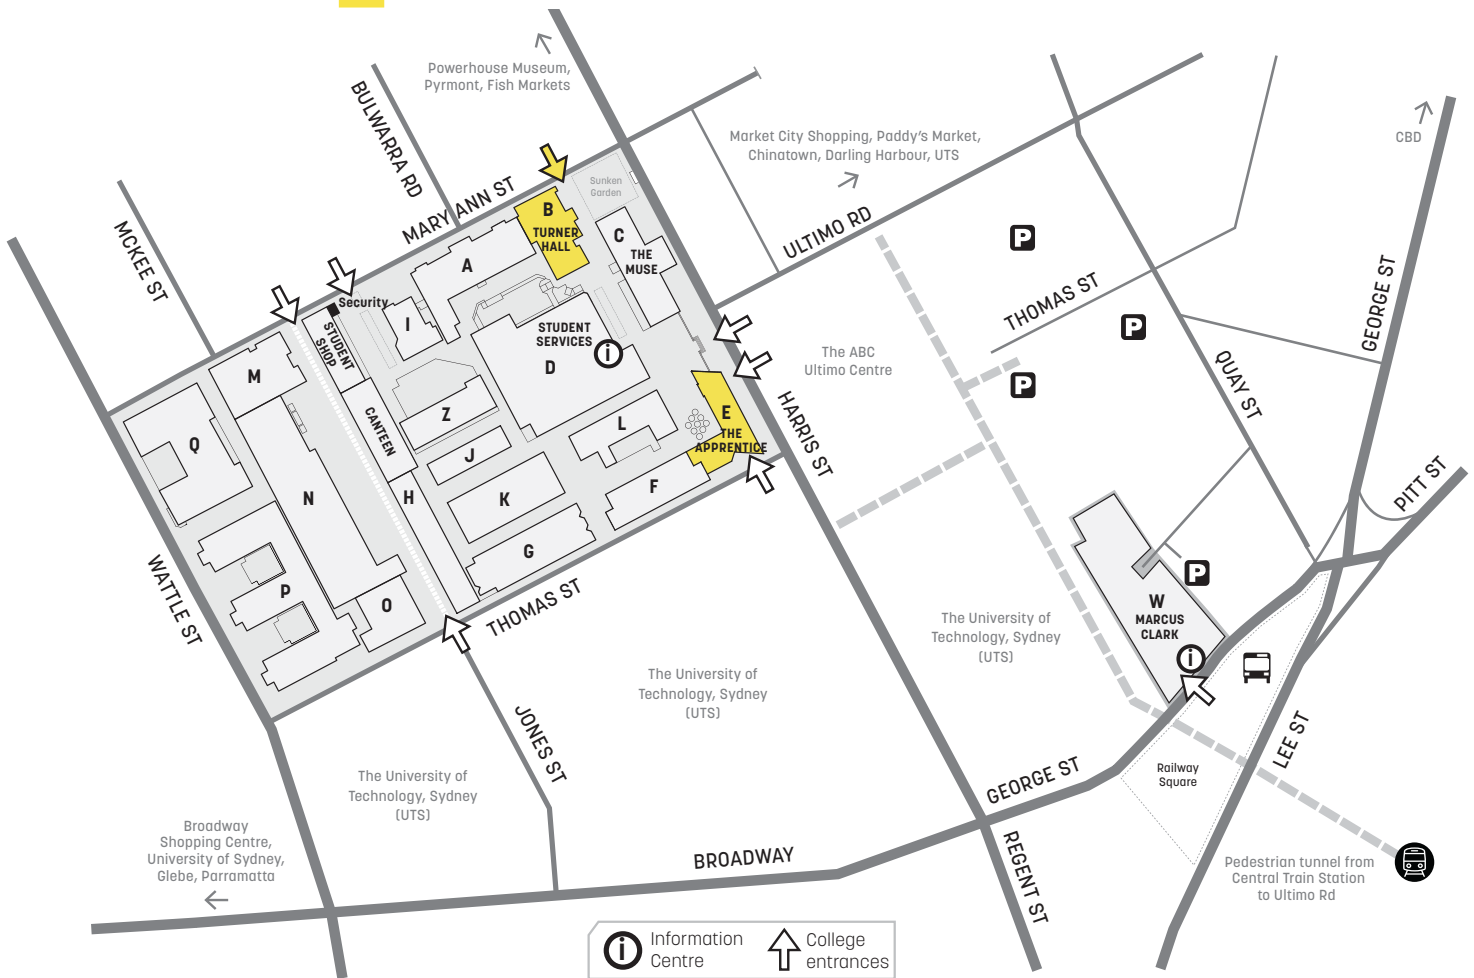

## CAMPUS GUIDE

### FACILITIES

- Cafe
- Canteen
- Restaurant 'The Apprentice'
- Security

H+E Level 1, Q Ground  
 H, Ground Floor  
 E, Level 7  
 H, Gatehouse

- The Muse
  - Turner Hall (entrance via 19 Mary Ann Street)
- C  
 B, Level 1

All buses travelling along George St stop at the Railway Square bus terminal.

Central Station is a 7-minute walk from campus.

For timetable information, please call 131 500 or visit [transportnsw.info](http://transportnsw.info)